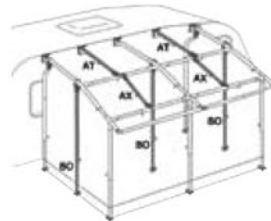

ALPES

380-420

WINTER USE

DIMENSIONS	380/420 cm long, 240 cm depth.+20cm. canopy Distance between roof poles 364/404 cms.
COLOURS	Blue and light grey.
MATERIALS	PVA Polyester. Breathable.
ROOF	PVA Polyester.
FRONT/SIDE	PVA Polyester.
MUDFLAP	PVC Polyester. Pegged inside.
MOSQUITO	In right side windows.
ZIP DOWN COVERS	In all window.
FRAME	Galvanised Steel 25 mm Ø.
PEGGING SYSTEM	Adjustable with straps
VENTILATION	Mosquito net in left side panel.
WEIGHT	51 Kg/53 Kg.