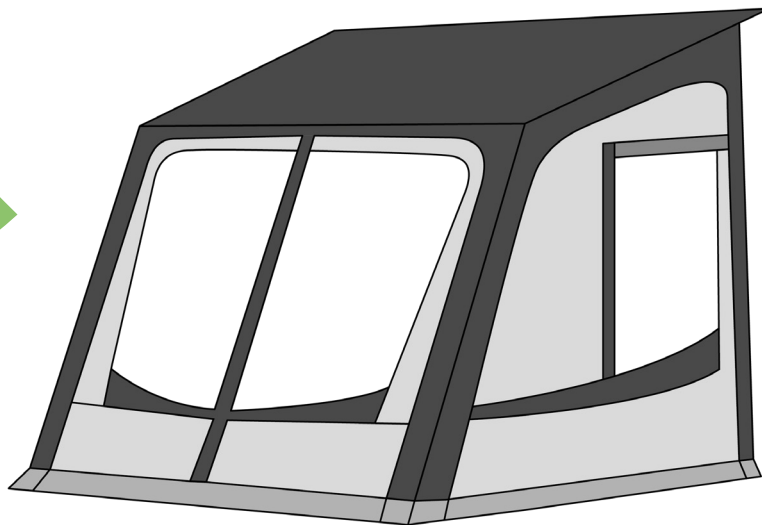

## Atmosphere 300-350-400

300

350

400

### Technical data

Sizes	300-350-400 cm
Frame	Air and alloy
Depth + canopy	250 cm
Lenght	300-350-400 cm
Removable front panel	Rolls-sideways
Removable side panels	•
Side panel window	Removable
Side panel mosquito net	•
Roof material	Rip-stop polyester
Roof color	Dark grey
Wall material	Rip-stop polyester
Wall color	Light and dark grey
Awning skirt	Rip-stop polyester
Mudflaps	Polyester PVC
Number of doors	2 doors
Window covers	Inner
Curtains	#7 White
Upper ventilation	•