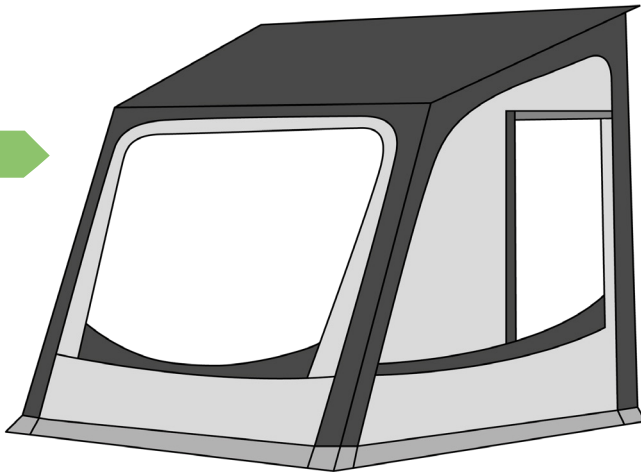

## Atmosphere 300-350-400

300

350

400

### Technical data

Sizes	300-350-400 cm
Frame	Air and alloy
Depth + canopy	250 cm
Lenght	300-350-400 cm
Removable front panel	Rolls-sideways
Removable side panels	•
Side panel window	Removable
Side panel mosquito net	•
Roof material	Rip-stop polyester
Roof color	Dark grey
Wall material	Rip-stop polyester
Wall color	Light and dark grey
Awning skirt	Rip-stop polyester
Mudflaps	Polyester PVC
Number of doors	2 doors
Window covers	Inner
Curtains	#7 White
Upper ventilation	•