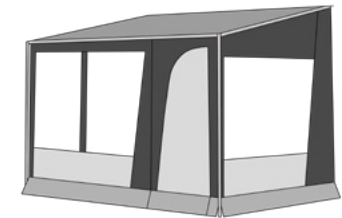

CS-Activa

y CS-Activa XL