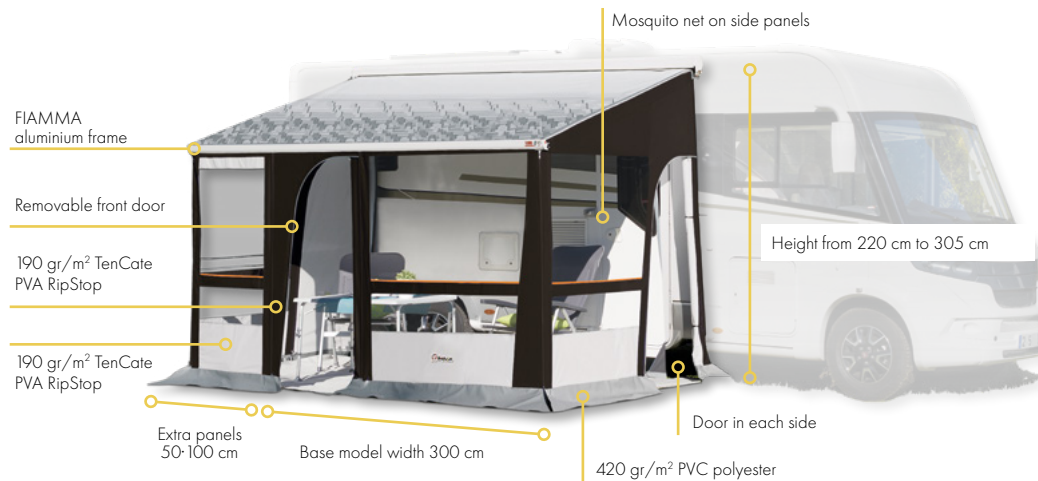

Caravans and motorhomes

S (220 a 245 cm)
M (246 a 270 cm)
L (271 a 290 cm)
XL (291 a 305 cm)

FIAMMA aluminium frame

Mosquito net on side panels

To fit canopies
FIAMMA: F45S, F45L, F45ti, F45i,
F50, F55 and F1
THULE: Omnistor 5003, 5002 with
adapter, 4900 with adapter, Tristor 2
with adapter, Prostor with adapter

Privacy awning to fit canopies. Model available for any length and height. Conceived in a new color combination, it has windows with mosquito nets and doors on the sides as well as an independent front door that can be placed in any position. The base panel is 300 cm and panels of 50 and 100 cm (with window) are added in relation to the length of the awning. It is supplied with the original Fiamma Clip system structure.

Dynamic

Available colors

Blue and light grey

Dark and light grey

Mosquito net on side panels

FIAMMA aluminium frame

Removable front door

190 gr/m² TenCate PVA RipStop

190 gr/m² TenCate PVA RipStop

Extra panels 50-100 cm

Base model width 300 cm

420 gr/m² PVC polyester

Door in each side

Height from 220 cm to 305 cm

Curtains included
Dynamic blue - 2 Blue stars

Curtains included
Dynamic grey - 1 Grey stars