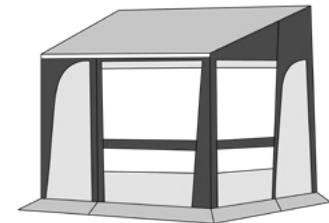

Caravans and motorhomes

S (220 a 245 cm)
M (246 a 270 cm)
L (271 a 290 cm)
XL (291 a 305 cm)

FIAMMA aluminium frame

Mosquito net on side panels

To fit canopies
FIAMMA: F45S, F45L, F45ti, F45i,
F50, F55 and F1
THULE: Omnistor 5003, 5002 with
adapter, 4900 with adapter, Tristor 2
with adapter, Prostor with adapter

Privacy awning to fit canopies. Model available for any length and height. Conceived in a new color combination, it has windows with mosquito nets and doors on the sides as well as an independent front door that can be placed in any position. The base panel is 300 cm and panels of 50 and 100 cm (with window) are added in relation to the length of the awning. It is supplied with the original Fiamma Clip system structure.

Dynamic

Available colors

Blue and light grey

Dark and light grey

Mosquito net on side panels

FIAMMA aluminium frame

Removable front door

190 gr/m² TenCate PVA RipStop

190 gr/m² TenCate PVA RipStop

Extra panels 50-100 cm

Base model width 300 cm

420 gr/m² PVC polyester

Door in each side

Height from 220 cm to 305 cm

Curtains included
Dynamic blue - 2 Blue stars

Curtains included
Dynamic grey - 1 Grey stars