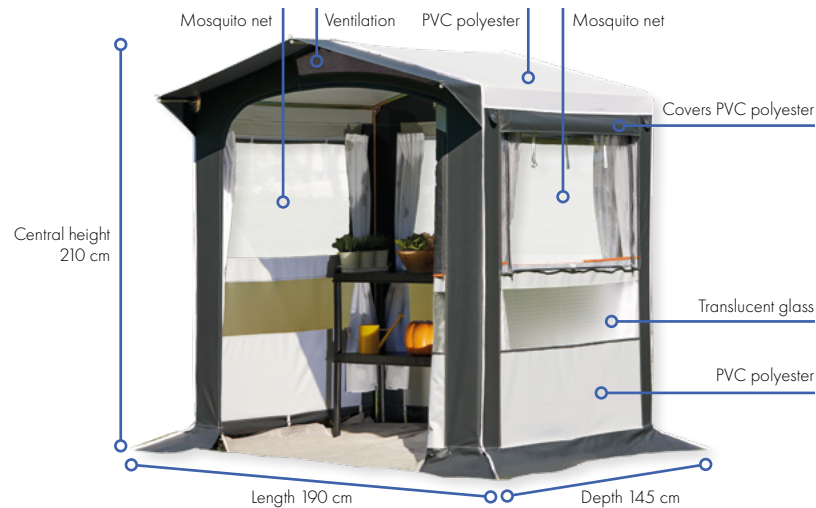

Optional accessories

- Carpets
- Hangers
- Lights
- Plastic matting

Curtains included
7 White