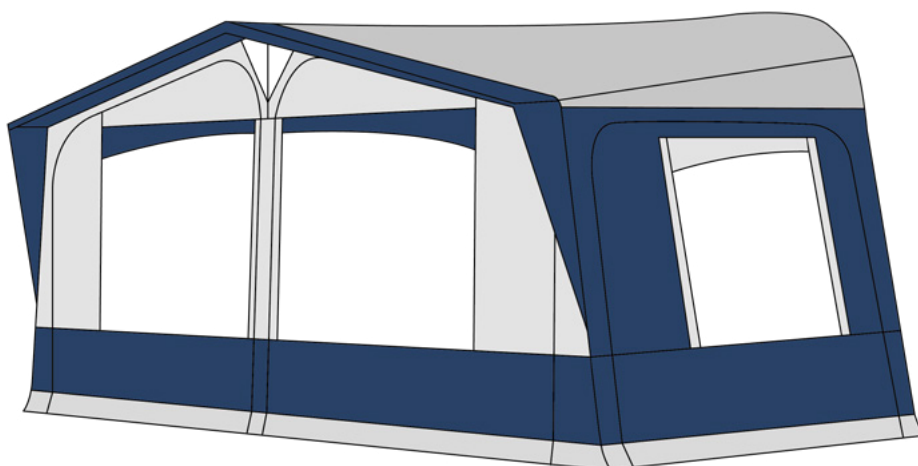

Sands 250 azur

S-T-U-V

W-X-Y-Z-ZZ

Technical data

Perimeters	786-1235	Roof material	TenCate PVA	Optional accessories	
Sizes	S T U V W X Y Z - ZZ	Roof color	Grey	Front verandah bar	•
Frame	Steel	Wall material	Acrylic	Side verandah bar	•
Fixing system	Hooks	Wall color	Blue and light grey	Standard room	•
Depth + canopy	250 + 30 cm	Awning skirt	Polyester PVC	Annexes	•
Removable front panel	2 panels	Mudflaps	Polyester PVC	Fix-On system	•
Removable side panels	•	Number of doors	4 doors	Steel frame	Standard
Side panel window	Removable and fix	Curtains	#8 Whites	Fibreglass frame	•
Side panel mosquito net	•	Upper ventilation	•		