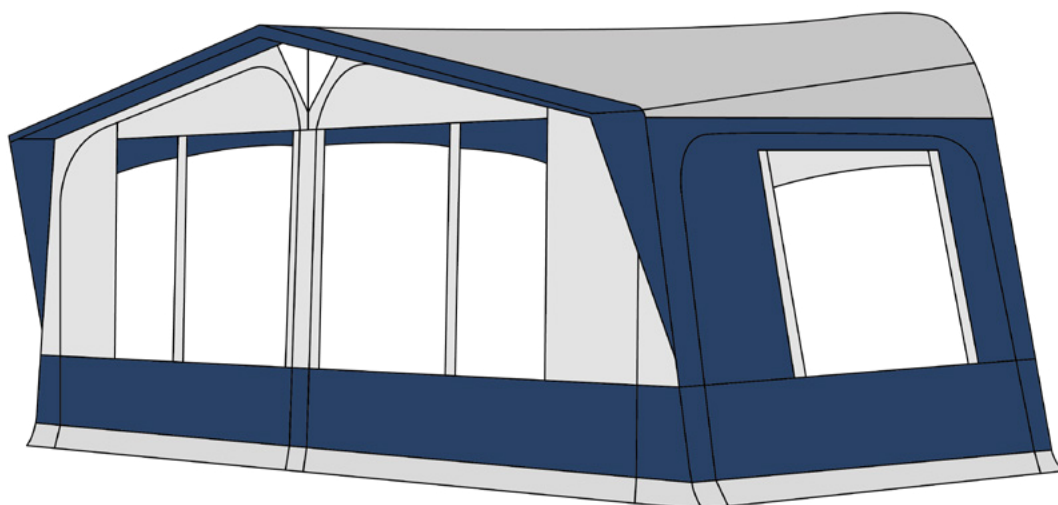

Sands 250 azur

S-T-U-V

W-X-Y-Z-ZZ

Technical data

Perimeters	786-1235	Roof material	TenCate PVA	Optional accessories	
Sizes	S T U V W X Y Z - ZZ	Roof color	Grey	Front verandah bar	•
Frame	Steel	Wall material	Acrylic	Side verandah bar	•
Fixing system	Hooks	Wall color	Blue and light grey	Standard room	•
Depth + canopy	250 + 30 cm	Awning skirt	Polyester PVC	Annexes	•
Removable front panel	2 panels	Mudflaps	Polyester PVC	Fix-On system	•
Removable side panels	•	Number of doors	4 doors	Steel frame	Standard
Side panel window	Removable and fix	Curtains	#8 Whites	Fibreglass frame	•
Side panel mosquito net	•	Upper ventilation	•		