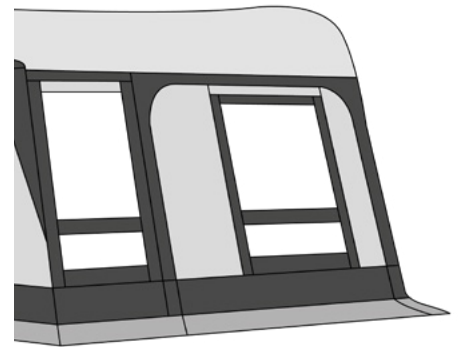

# Stela 250-300-350

S-T-U-V-W

X-Y-Z-ZZ

Side panel  
size 300

Side panel  
size 350

## Technical data

Perimeters	786-1235	Roof material	Printed PVA	<b>Optional accessories</b>	
Sizes	STUVWXYZ - ZZ	Roof color	Grey	Front verandah bar	•
Frame	Steel	Wall material	Polyester PVA	Side verandah bar	•
Fixing system	Hooks	Wall color	Silver/Grey	Standard room	•
Depth + canopy	250/300/350 + 30 cm	Awning skirt	Polyester PVC	Annexes	•
Length		Mudflaps	Polyester PVC	Fix-On system	•
Removable front panel	4/6 panels	Number of doors	3/4 doors	Steel frame	Standard
Removable side panels	•	Window covers	•	Fibreglass frame	Only 250/300
Side panel window	Removable and fix	Curtains	#7 White	Option grey PVC roof	Only 250/300
Side panel mosquito net	•	Upper ventilation	•	Double mudflap	Standard