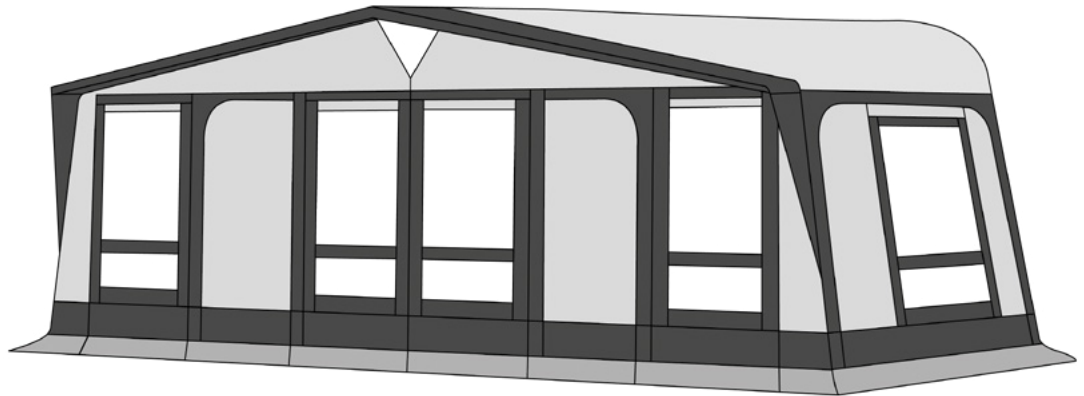

# Stela 250-300-350

S-T-U-V-W

X-Y-Z-ZZ

Side panel  
size 300

Side panel  
size 350

## Technical data

Perimeters	786-1235	Roof material	Printed PVA	<b>Optional accessories</b>	
Sizes	STUVWXYZ - ZZ	Roof color	Grey	Front verandah bar	•
Frame	Steel	Wall material	Polyester PVA	Side verandah bar	•
Fixing system	Hooks	Wall color	Silver/Grey	Standard room	•
Depth + canopy	250/300/350 + 30 cm	Awning skirt	Polyester PVC	Annexes	•
Length		Mudflaps	Polyester PVC	Fix-On system	•
Removable front panel	4/6 panels	Number of doors	3/4 doors	Steel frame	Standard
Removable side panels	•	Window covers	•	Fibreglass frame	Only 250/300
Side panel window	Removable and fix	Curtains	#7 White	Option grey PVC roof	Only 250/300
Side panel mosquito net	•	Upper ventilation	•	Double mudflap	Standard