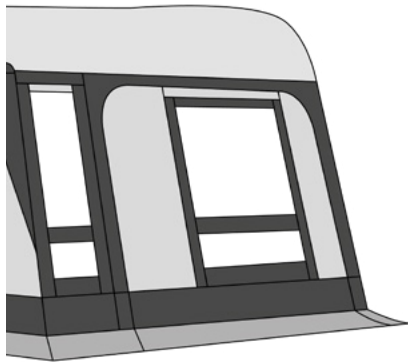

# Stela 250-300-350

S-T-U-V-W

X-Y-Z-ZZ

Side panel  
size 300

Side panel  
size 350

## Technical data

Perimeters	786-1235	Roof material	Printed PVA	<b>Optional accessories</b>	
Sizes	STUVWXYZ - ZZ	Roof color	Grey	Front verandah bar	•
Frame	Steel	Wall material	Polyester PVA	Side verandah bar	•
Fixing system	Hooks	Wall color	Silver/Grey	Standard room	•
Depth + canopy	250/300/350 + 30 cm	Awning skirt	Polyester PVC	Annexes	•
Length		Mudflaps	Polyester PVC	Fix-On system	•
Removable front panel	4/6 panels	Number of doors	3/4 doors	Steel frame	Standard
Removable side panels	•	Window covers	•	Fibreglass frame	Only 250/300
Side panel window	Removable and fix	Curtains	#7 White	Option grey PVC roof	Only 250/300
Side panel mosquito net	•	Upper ventilation	•	Double mudflap	Standard