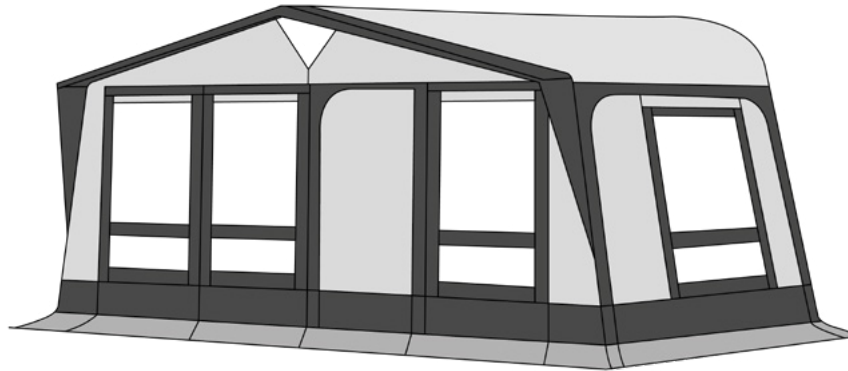

# Stela 250-300-350

S-T-U-V-W

X-Y-Z-ZZ

Side panel  
size 300

Side panel  
size 350

## Technical data

Perimeters	786-1235	Roof material	Printed PVA	<b>Optional accessories</b>	
Sizes	STUVWXYZ - ZZ	Roof color	Grey	Front verandah bar	•
Frame	Steel	Wall material	Polyester PVA	Side verandah bar	•
Fixing system	Hooks	Wall color	Silver/Grey	Standard room	•
Depth + canopy	250/300/350 + 30 cm	Awning skirt	Polyester PVC	Annexes	•
Length		Mudflaps	Polyester PVC	Fix-On system	•
Removable front panel	4/6 panels	Number of doors	3/4 doors	Steel frame	Standard
Removable side panels	•	Window covers	•	Fibreglass frame	Only 250/300
Side panel window	Removable and fix	Curtains	#7 White	Option grey PVC roof	Only 250/300
Side panel mosquito net	•	Upper ventilation	•	Double mudflap	Standard